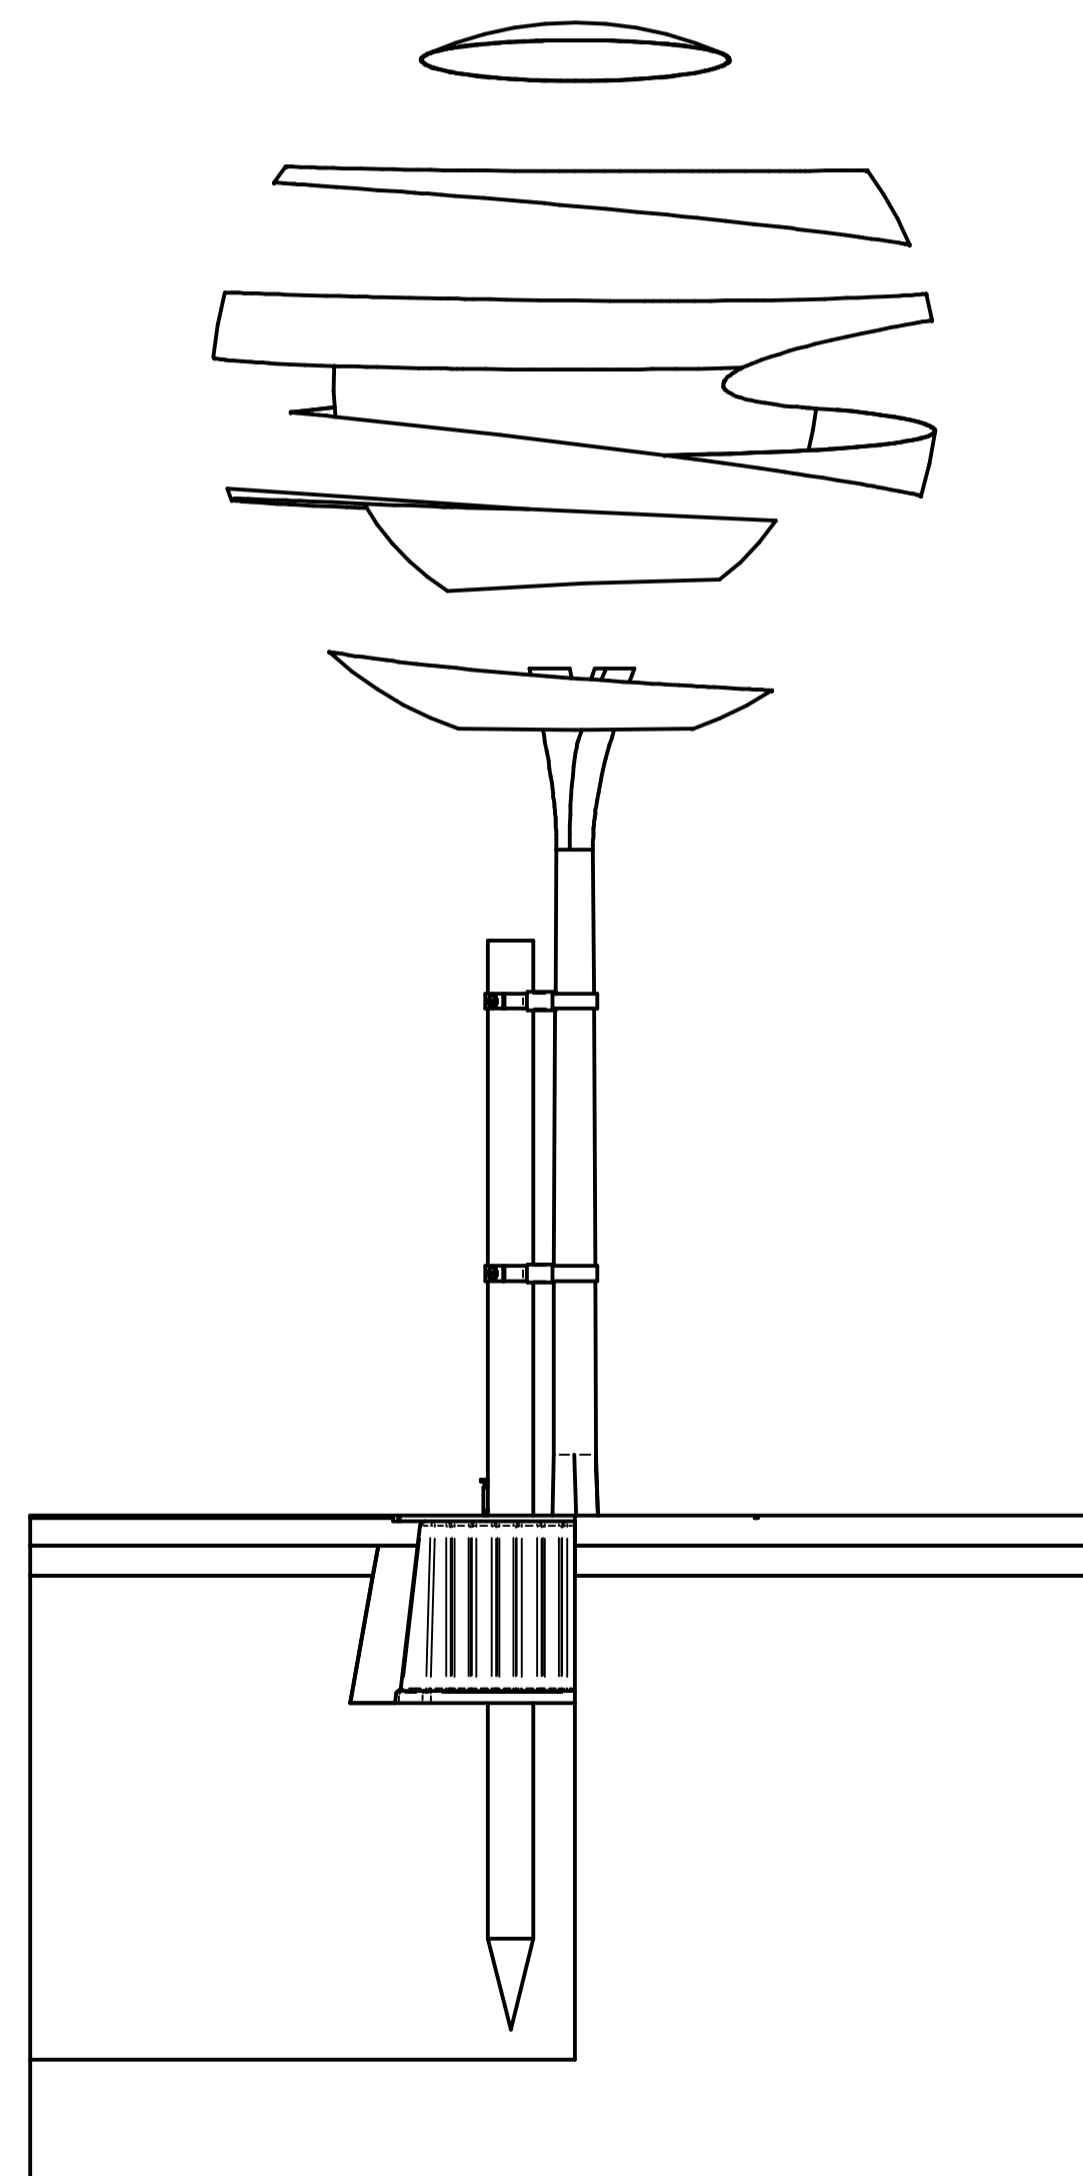

REVISION HISTORY			
REV	DESCRIPTION	DATE	APPROVED

MEDW06A Medway 600x600 tree grille

PLAN VIEW WITH CANOPY HIDDEN
1:12.5

Package includes:

RRPC2A RootRain Metro aeration/irrigation system

RD510A Root Director

MEDW06A Medway 600mm x 600mm tree grille with securing hardware, finished in black

GLB25A belt

GLPFA spacer sleeve

Note:

RD510A is designed for small tree species

ISOMETRIC VIEW WITH CUT-AWAY TO SHOW PRODUCTS
1:12.5

PARTIAL SECTION A-A
1:12.5

SIDE VIEW
1:12.5

NAME	DATE	Greenleaf Urban tree and landscape products	
DRAWN: Adrian White	20/02/2011	3 Heyward Way, Ivyhouse Industrial Estate, Hastings, East Sussex TN35 4PL Tel: +44 (0)1424 717 797 Fax: +44 (0)1424 205 240 E-mail: enquiries@treeintowns.com Website: www.treeintowns.com	
CHECKED:		TITLE: TREE PRODUCT PACKAGES	
ENG APPR:		GR1008 Tree pit system installation	
MGR APPR:		SIZE: A1	REV: I
UNLESS OTHERWISE SPECIFIED DIMENSIONS ARE IN MILLIMETERS ANGLES °XX' 2 PL ±XXX 3 PL ±XXXX		DWG NO: GRE-100728-DFT-001	FILENAME: GR1008.dft
SCALE:	WEIGHT:	SHEET 1 OF 1	