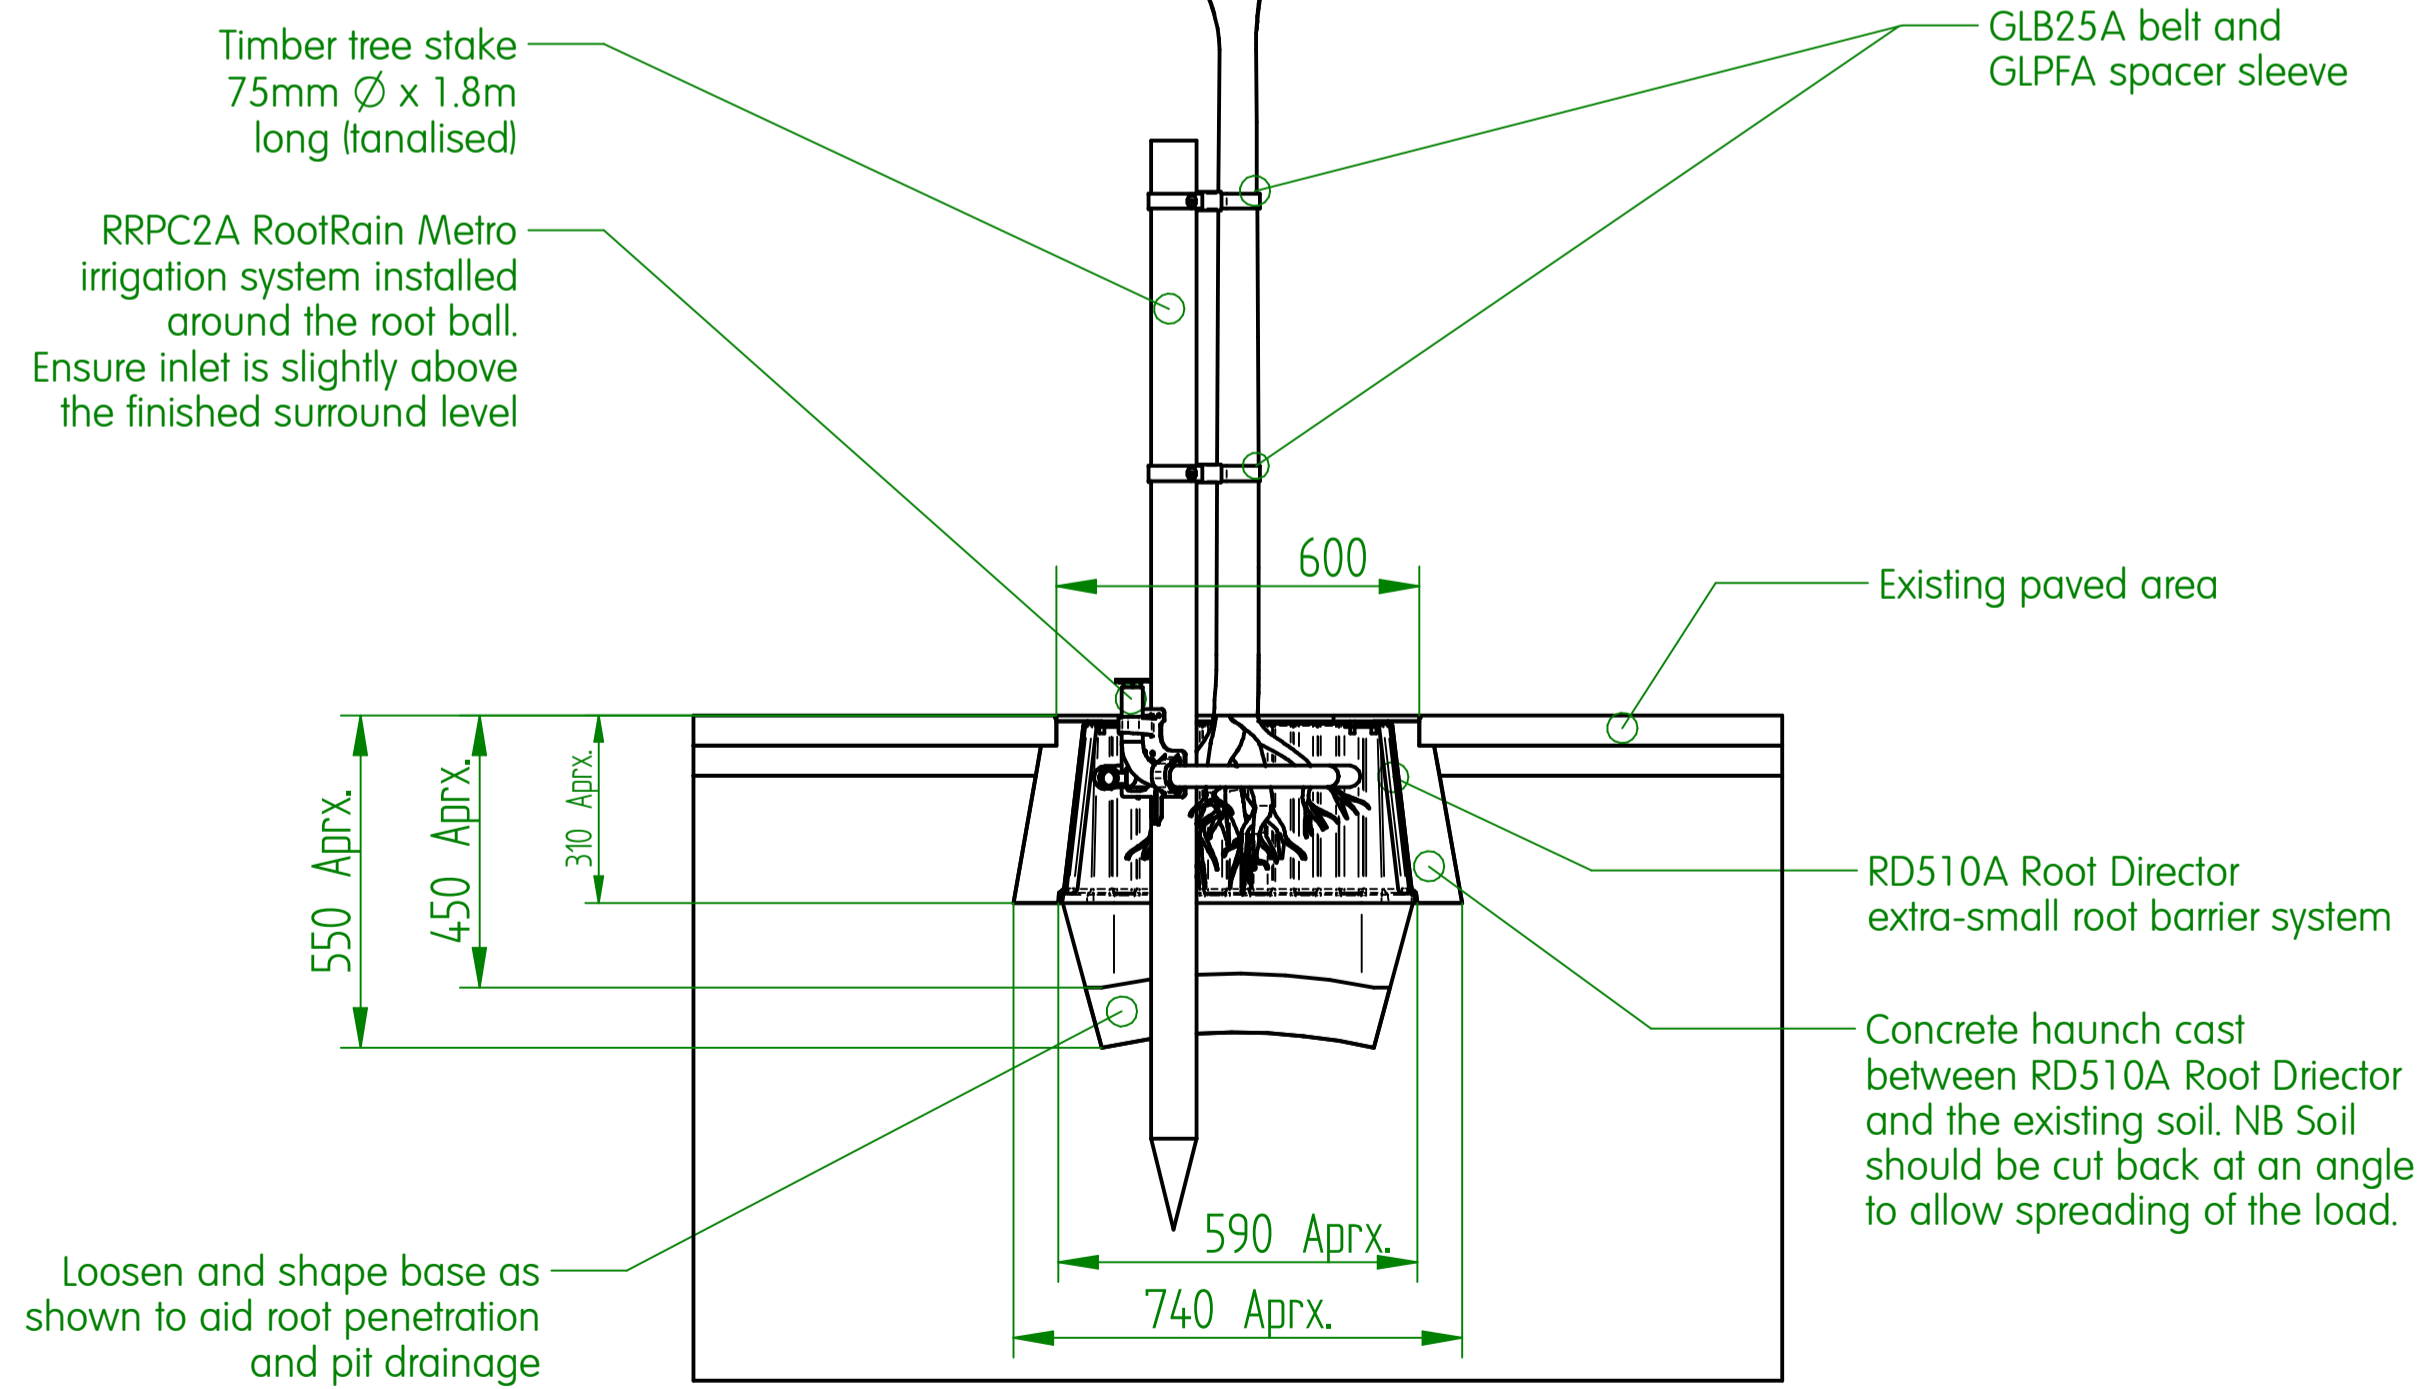

REVISION HISTORY			
REV	DESCRIPTION	DATE	APPROVED

MEDW06A Medway 600x600 tree grille

PLAN VIEW WITH CANOPY HIDDEN
1:12.5

Package includes:

RRPC2A RootRain Metro aeration/irrigation system

RD510A Root Director

MEDW06A Medway 600mm x 600mm tree grille with securing hardware, finished in black

GLB25A belt

GLPFA spacer sleeve

Note:

RD510A is designed for small tree species

ISOMETRIC VIEW WITH CUT-AWAY TO SHOW PRODUCTS
1:12.5

PARTIAL SECTION A-A
1:12.5

SIDE VIEW
1:12.5

NAME	DATE	Greenleaf Urban tree and landscape products	
DRAWN: Adrian White	20/02/2011	3 Heyward Way, Ivyhouse Industrial Estate, Hastings, East Sussex TN35 4PL Tel: +44 (0)1424 717 797 Fax: +44 (0)1424 205 240 E-mail: enquiries@treeintowns.com Website: www.treeintowns.com	
CHECKED:		TITLE: TREE PRODUCT PACKAGES	
ENG APPR:		GR1008 Tree pit system installation	
MGR APPR:		SIZE: A1	REV: I
UNLESS OTHERWISE SPECIFIED DIMENSIONS ARE IN MILLIMETERS ANGLES °XX' 2 PL ±XXX 3 PL ±XXXX		DWG NO: GRE-100728-DFT-001	FILENAME: GR1008.dft
SCALE:	WEIGHT:	SHEET 1 OF 1	