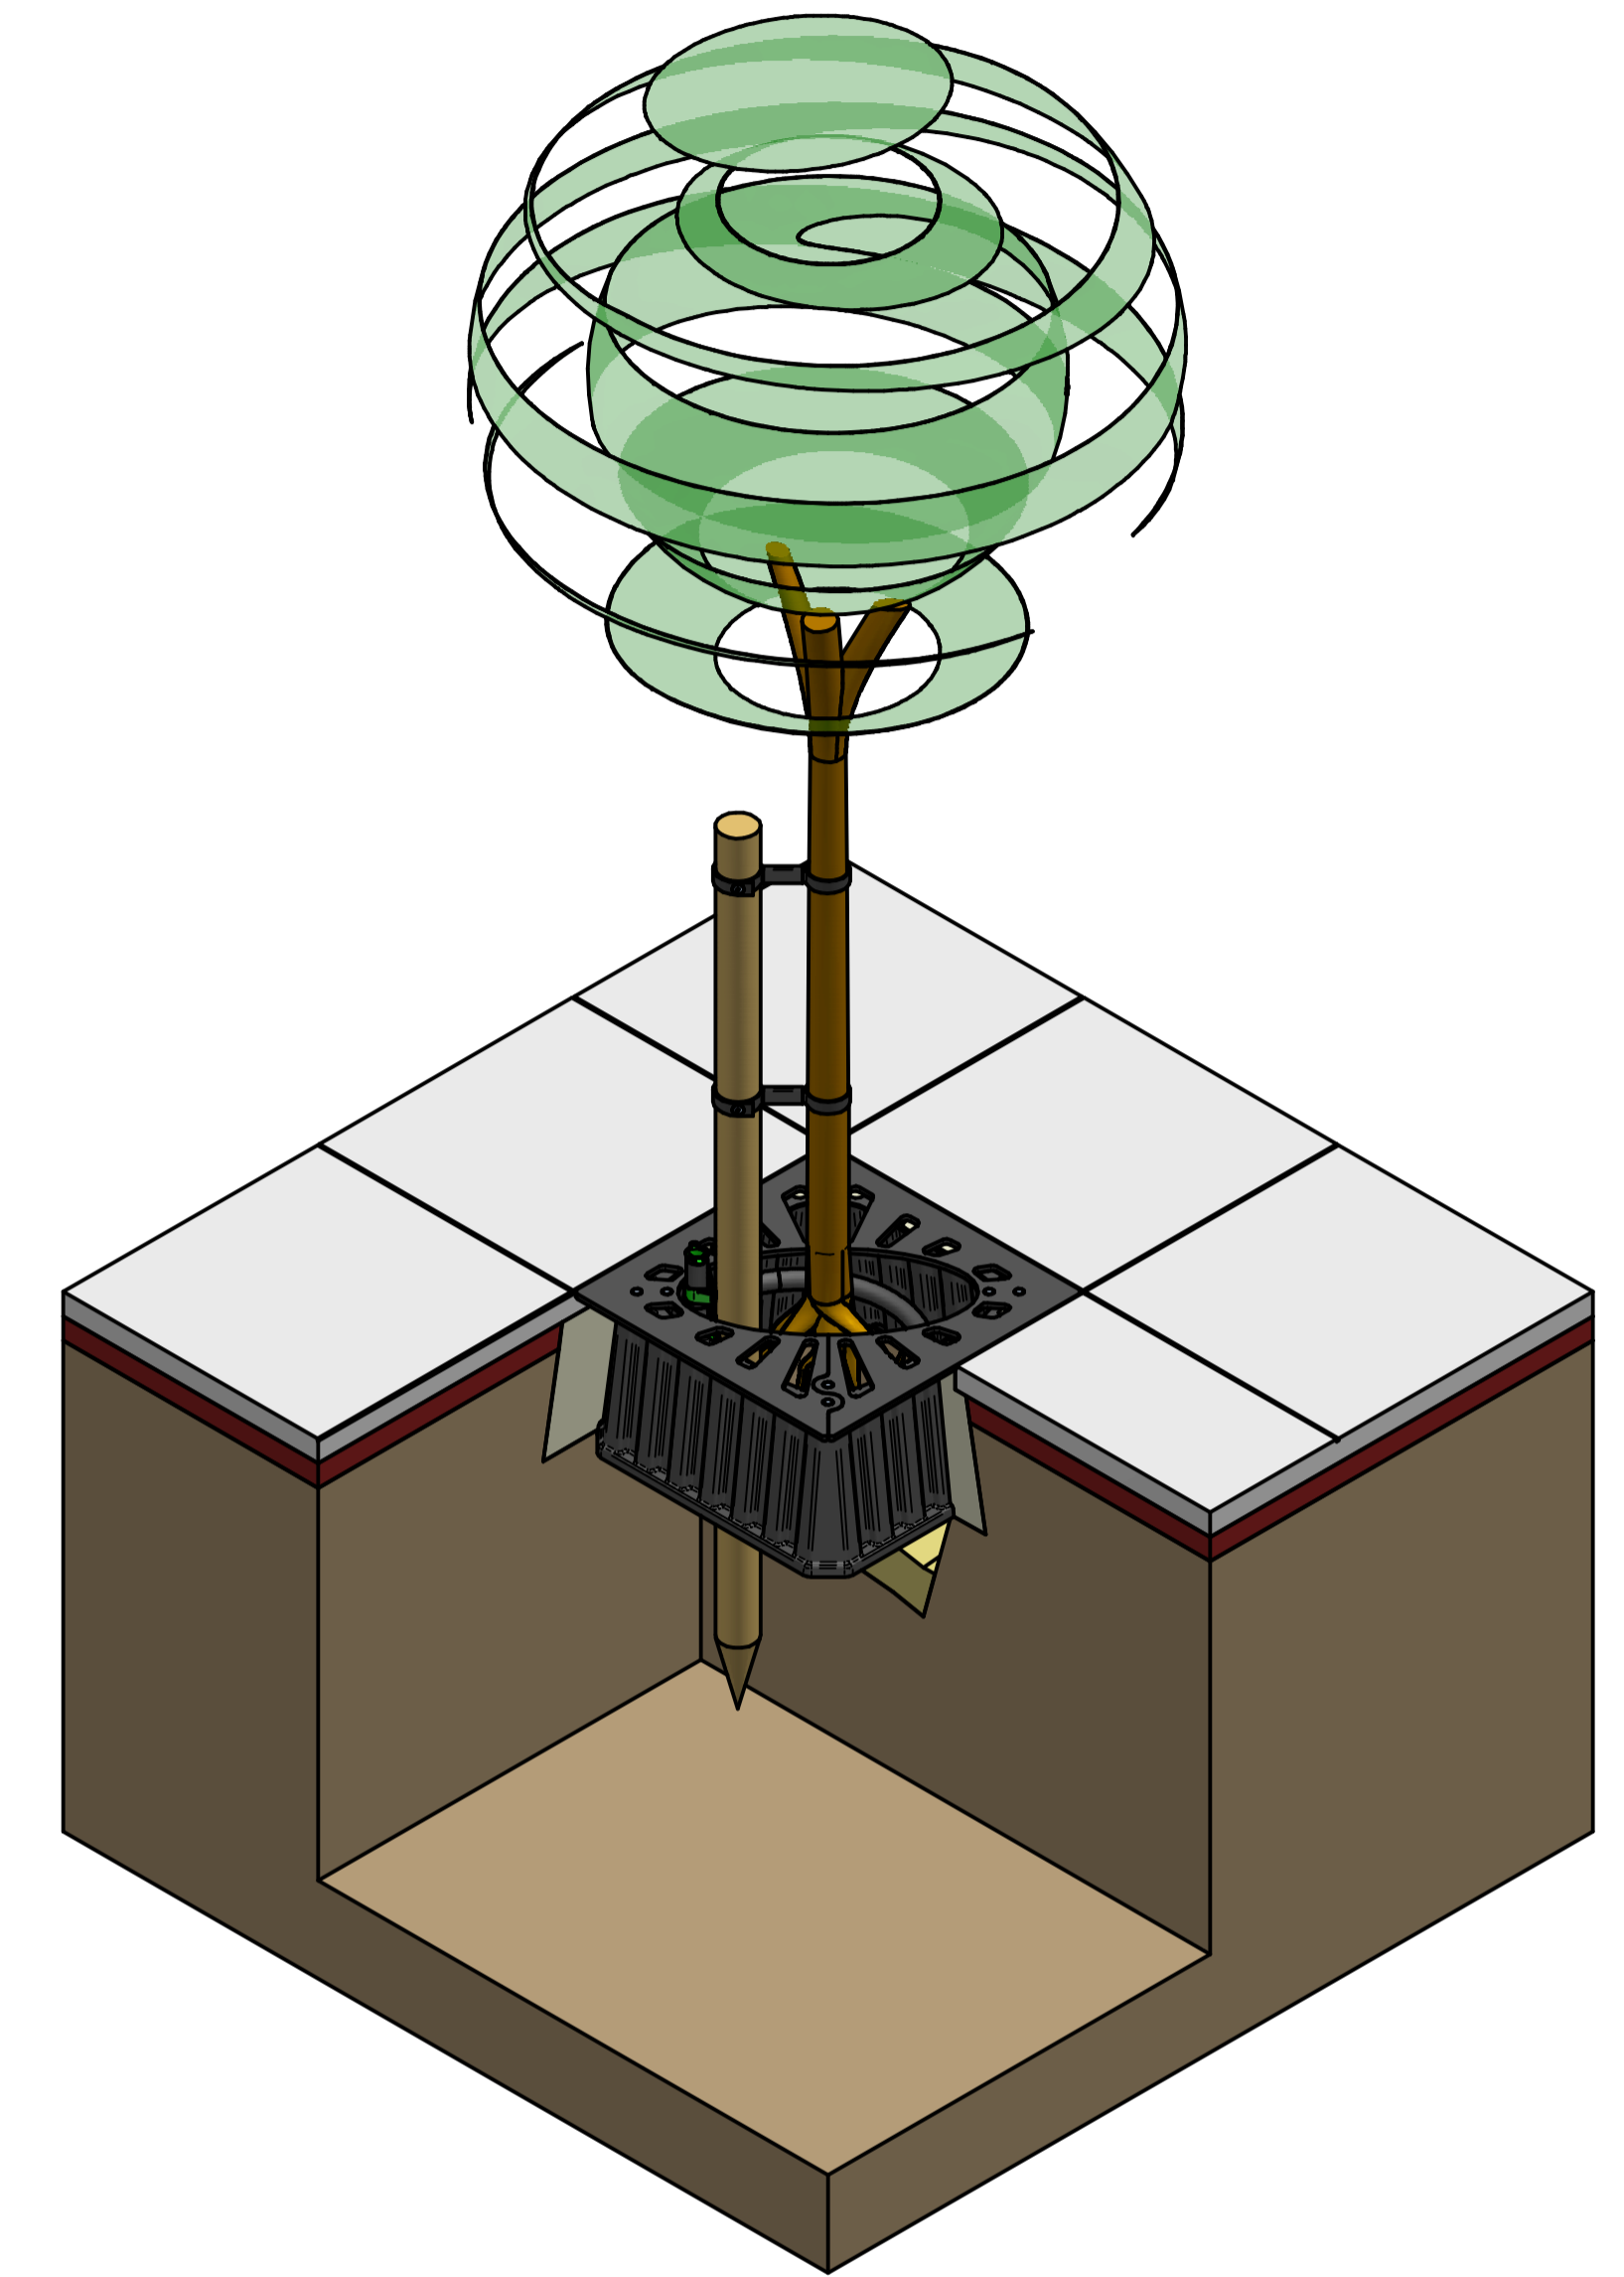

REVISION HISTORY			
REV	DESCRIPTION	DATE	APPROVED

MEDW06A Medway 600x600 tree grille

PLAN VIEW WITH CANOPY HIDDEN
1:12.5

Package includes:

RRPC2A RootRain Metro aeration/irrigation system

RD510A Root Director

MEDW06A Medway 600mm x 600mm tree grille with securing hardware, finished in black

GLB25A belt

GLPFA spacer sleeve

Note:

RD510A is designed for small tree species

ISOMETRIC VIEW WITH CUT-AWAY TO SHOW PRODUCTS
1:12.5

PARTIAL SECTION A-A
1:12.5

SIDE VIEW
1:12.5

NAME	DATE	Greenleaf Urban tree and landscape products	
DRAWN: Adrian White	20/02/2011	3 Heyward Way, Ivyhouse Industrial Estate, Hastings, East Sussex TN35 4PL Tel: +44 (0)1424 717 797 Fax: +44 (0)1424 205 240 E-mail: enquiries@treeintowns.com Website: www.treeintowns.com	
CHECKED:		TITLE: TREE PRODUCT PACKAGES	
ENG APPR:		GR1008 Tree pit system installation	
MGR APPR:		SIZE: A1	REV: I
UNLESS OTHERWISE SPECIFIED DIMENSIONS ARE IN MILLIMETERS ANGLES °XX' 2 PL ±XXX 3 PL ±XXXX		DWG NO: GRE-100728-DFT-001	FILENAME: GR1008.dft
SCALE:	WEIGHT:	SHEET 1 OF 1	